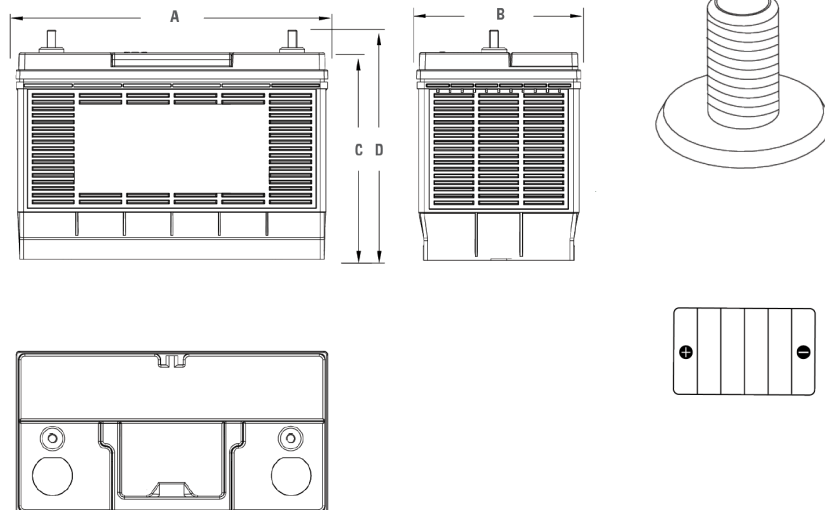

Continental[®]

BATTERIES

DATA SHEET

31S-MX

PART # 31S-MX
BCI 31S
VOLTAGE 12V

PHYSICAL SPECIFICATIONS

Battery Type	Weight	Dimensions (L x W x H)	Handle Option
Enhanced Flooded	55.22 lbs 25.02 kgs	13 x 6.8 x 9.4" 330 x 172 x 240 mm	Yes

ELECTRICAL SPECIFICATIONS

SAE CCA (-18°C/0°F)	SAE CA (0°C/32°F)	SAE RC (27°C/80°F)	Battery Terminal Type
950 A	1200 A	200 Min	ST

MISC SPECIFICATIONS

Terminal Polarity	+ -
-------------------	-----

WWW.GOCBS.COM