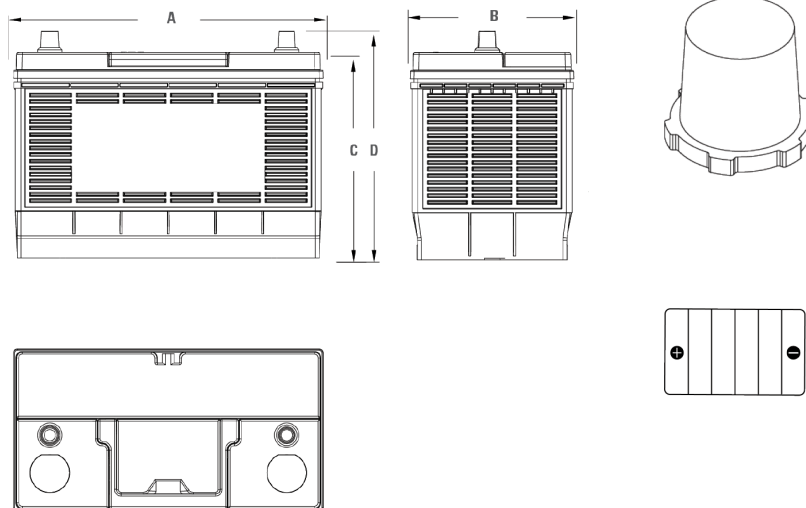

MISC SPECIFICATIONS

Terminal Polarity	+ -